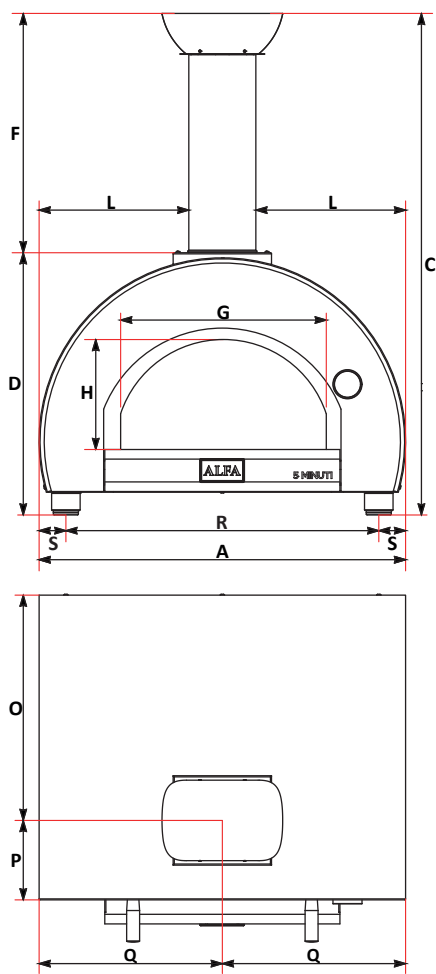

MISURE - DIMENSIONS

A	82 cm 32.3 in	O	50.4 cm 19.8 in
B	68.2 cm 26.6 in	P	23.1 cm 9.1 in
C	112.2 cm 44.2 in	Q	41 cm 16.1 in
D	58.7 cm 23.1 in	R	70 cm 27.6 in
Ø E	15 cm 5.9 in	S	6 cm 2.4 in
F	53.5 cm 21.1 in	T	56.5 cm 22.2 in
G	46 cm 17.9 in	U	6.4 cm 2.5 in
H	20.6 cm 8.1 in	V	5.3 cm 2.1 in
L	33.5 cm 13.2 in	W	5.78 cm 2.25 in
M	10.3 cm 4.1 in	Z	77.7 cm 30.6 in
N	42.9 cm 16.9 in		

DIMENSIONE IMBALLO PACKAGING			
Larghezza Width	Profondità Depth	Altezza Height	Peso Weight
88.5 cm 34.8 in	77.6 cm 30.5 in	68 cm 26.7 in	99 Kg 218 lbs

PARTI DI RICAMBIO - SPARE PARTS

Descrizione Description		Codice Code
Comignolo Chimney cap	A	SPZP_01_024
Canna fumaria Chimney	B	TI150_500_SAT
Sportello Door	G	SFMN_01_031
Flangia Flange	H	SFMN_01_070
Carter esterno External shell	I	SCRT-01-027-RA
Termometro Thermometer	J	YT63-135
Mattoni 30x20 cm Red bricks 30x20 cm	K	RRA3020
Gasbeton	L	FCGSD60-2515
Piedini Feet (n.4)	M	SETPIE-M10X20
Logo Alfa (v1.0)	N	D14PLAC-ALFA
Archetto Arch	Q	SSML-01-045
Davanzale Sill	R	SSML-01-046